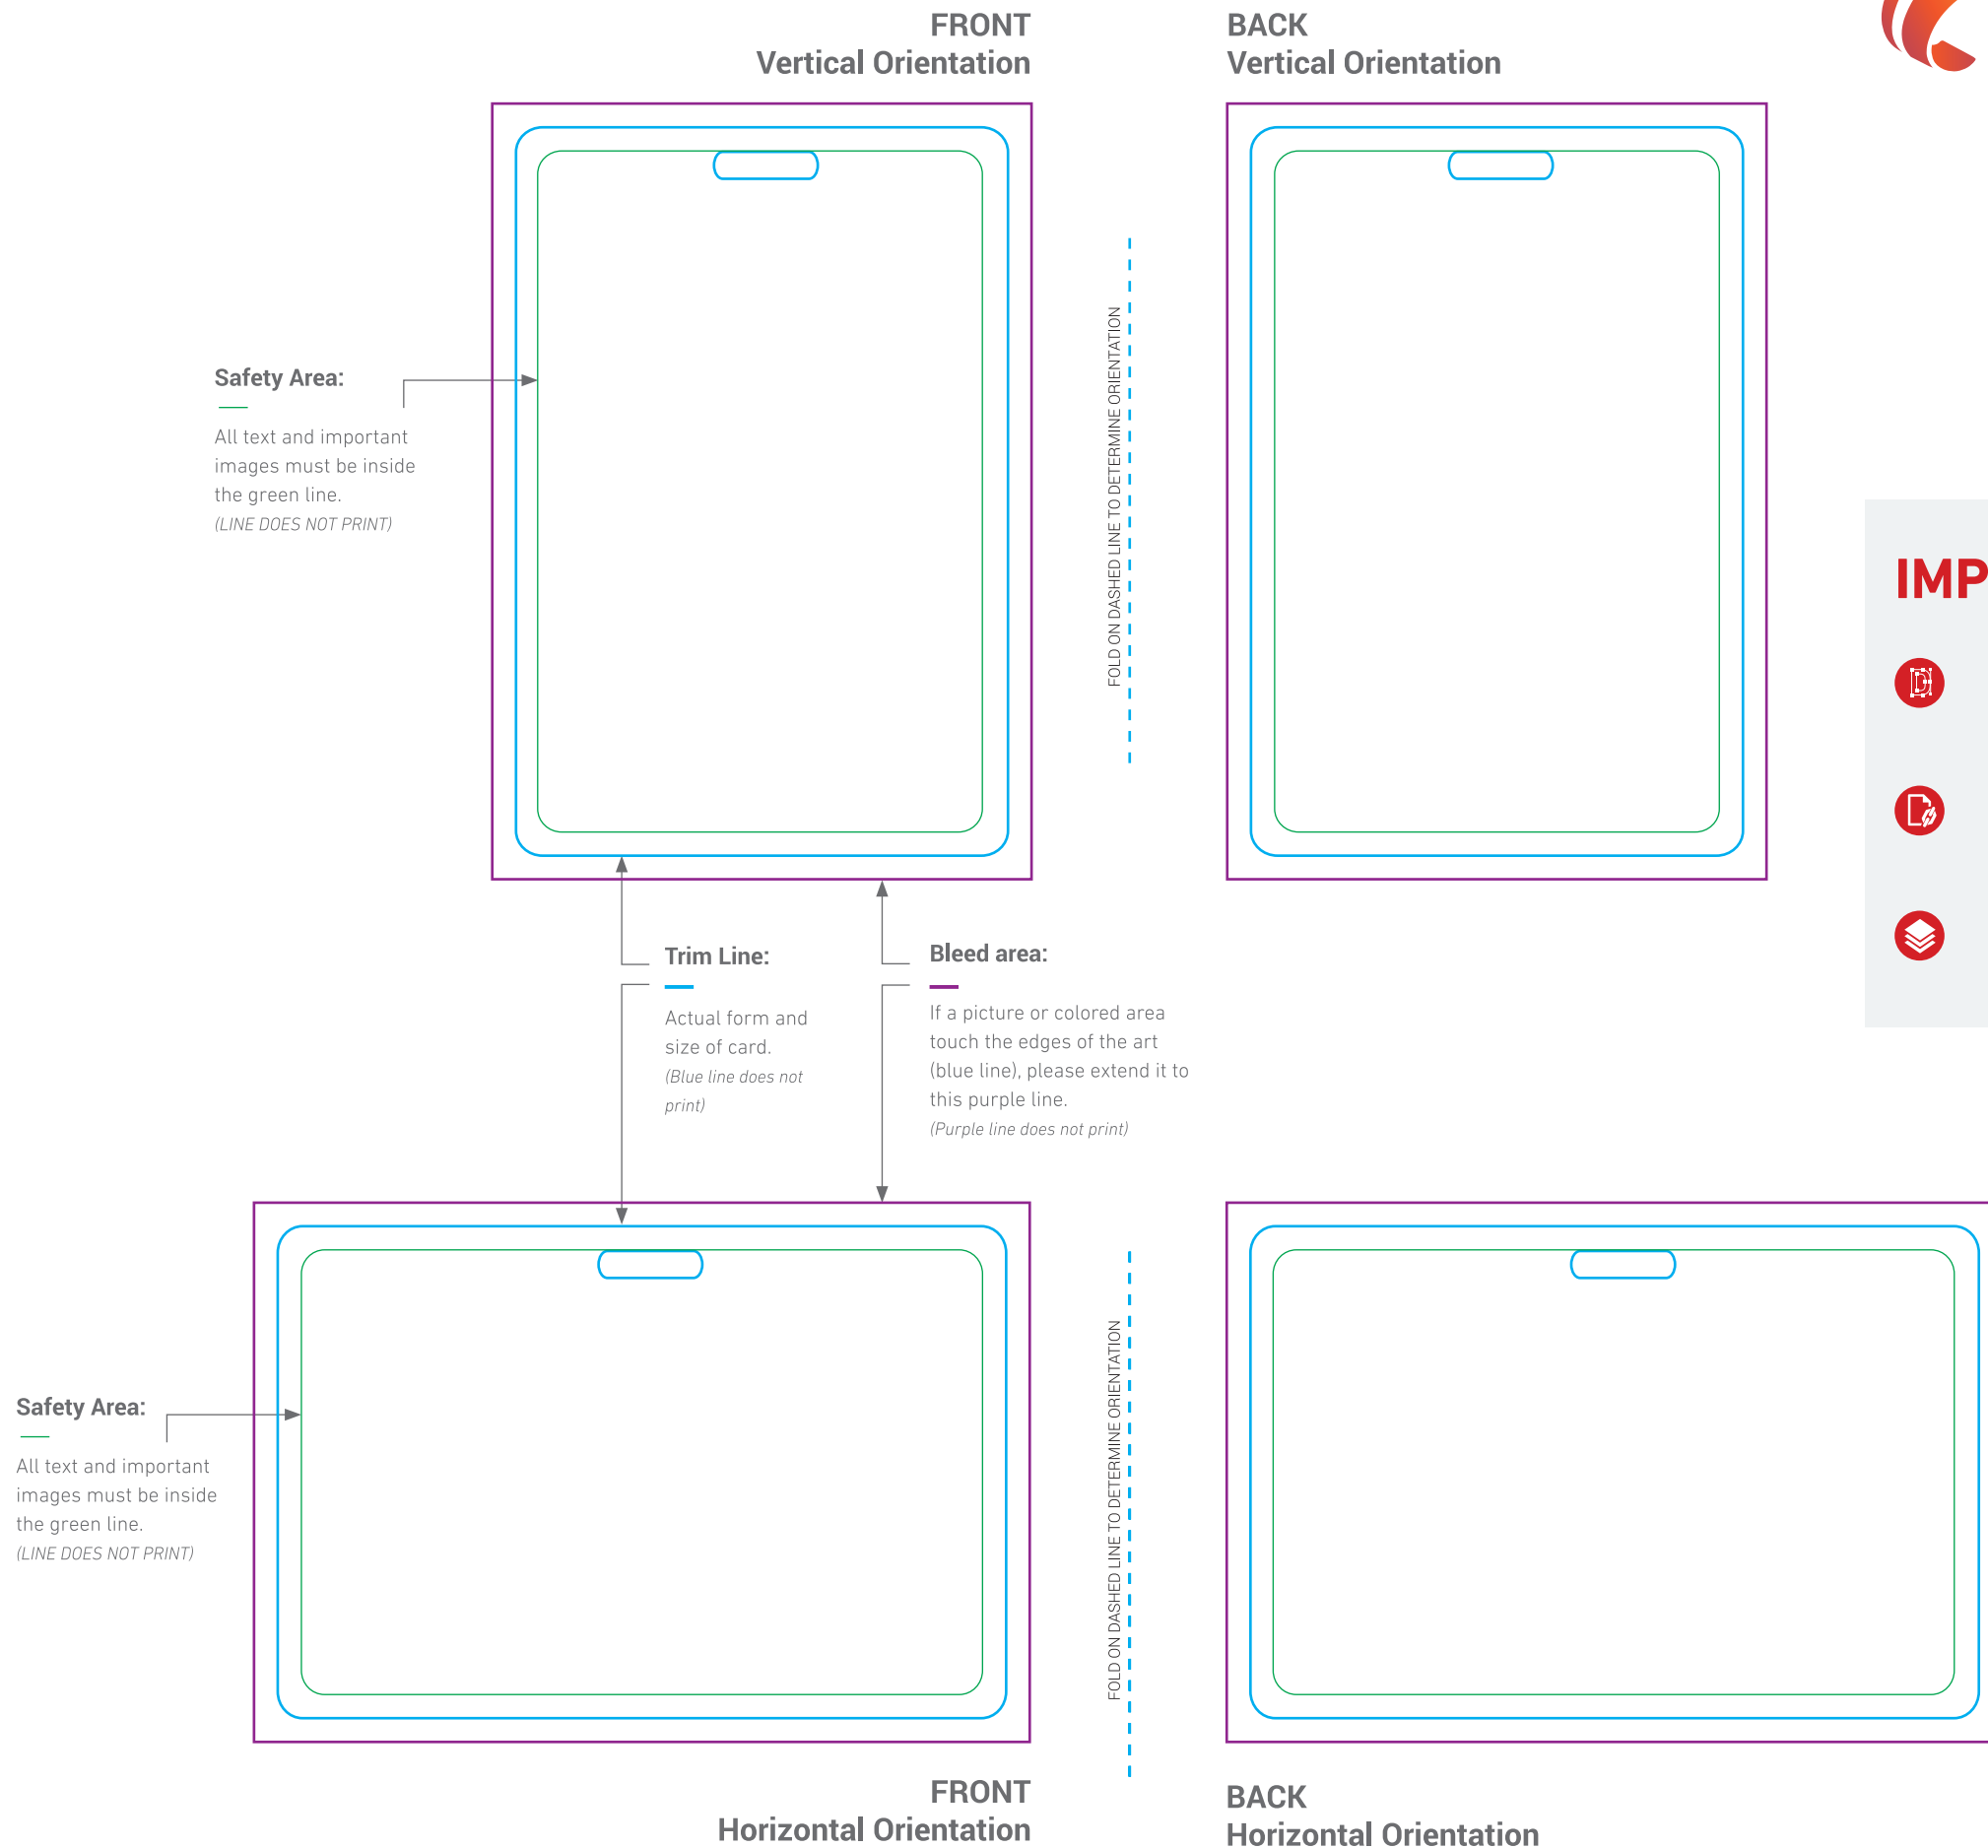

EVID002

(CR100)

3.865" x 2.615"

IMPORTANT INFORMATION

-  Outline all fonts in Adobe Illustrator or rasterize them in Adobe Photoshop
-  Embed all linked images and files or include them when sending in the artwork
-  Keep artwork in separated layers (this file contains a specific layer for your artwork)