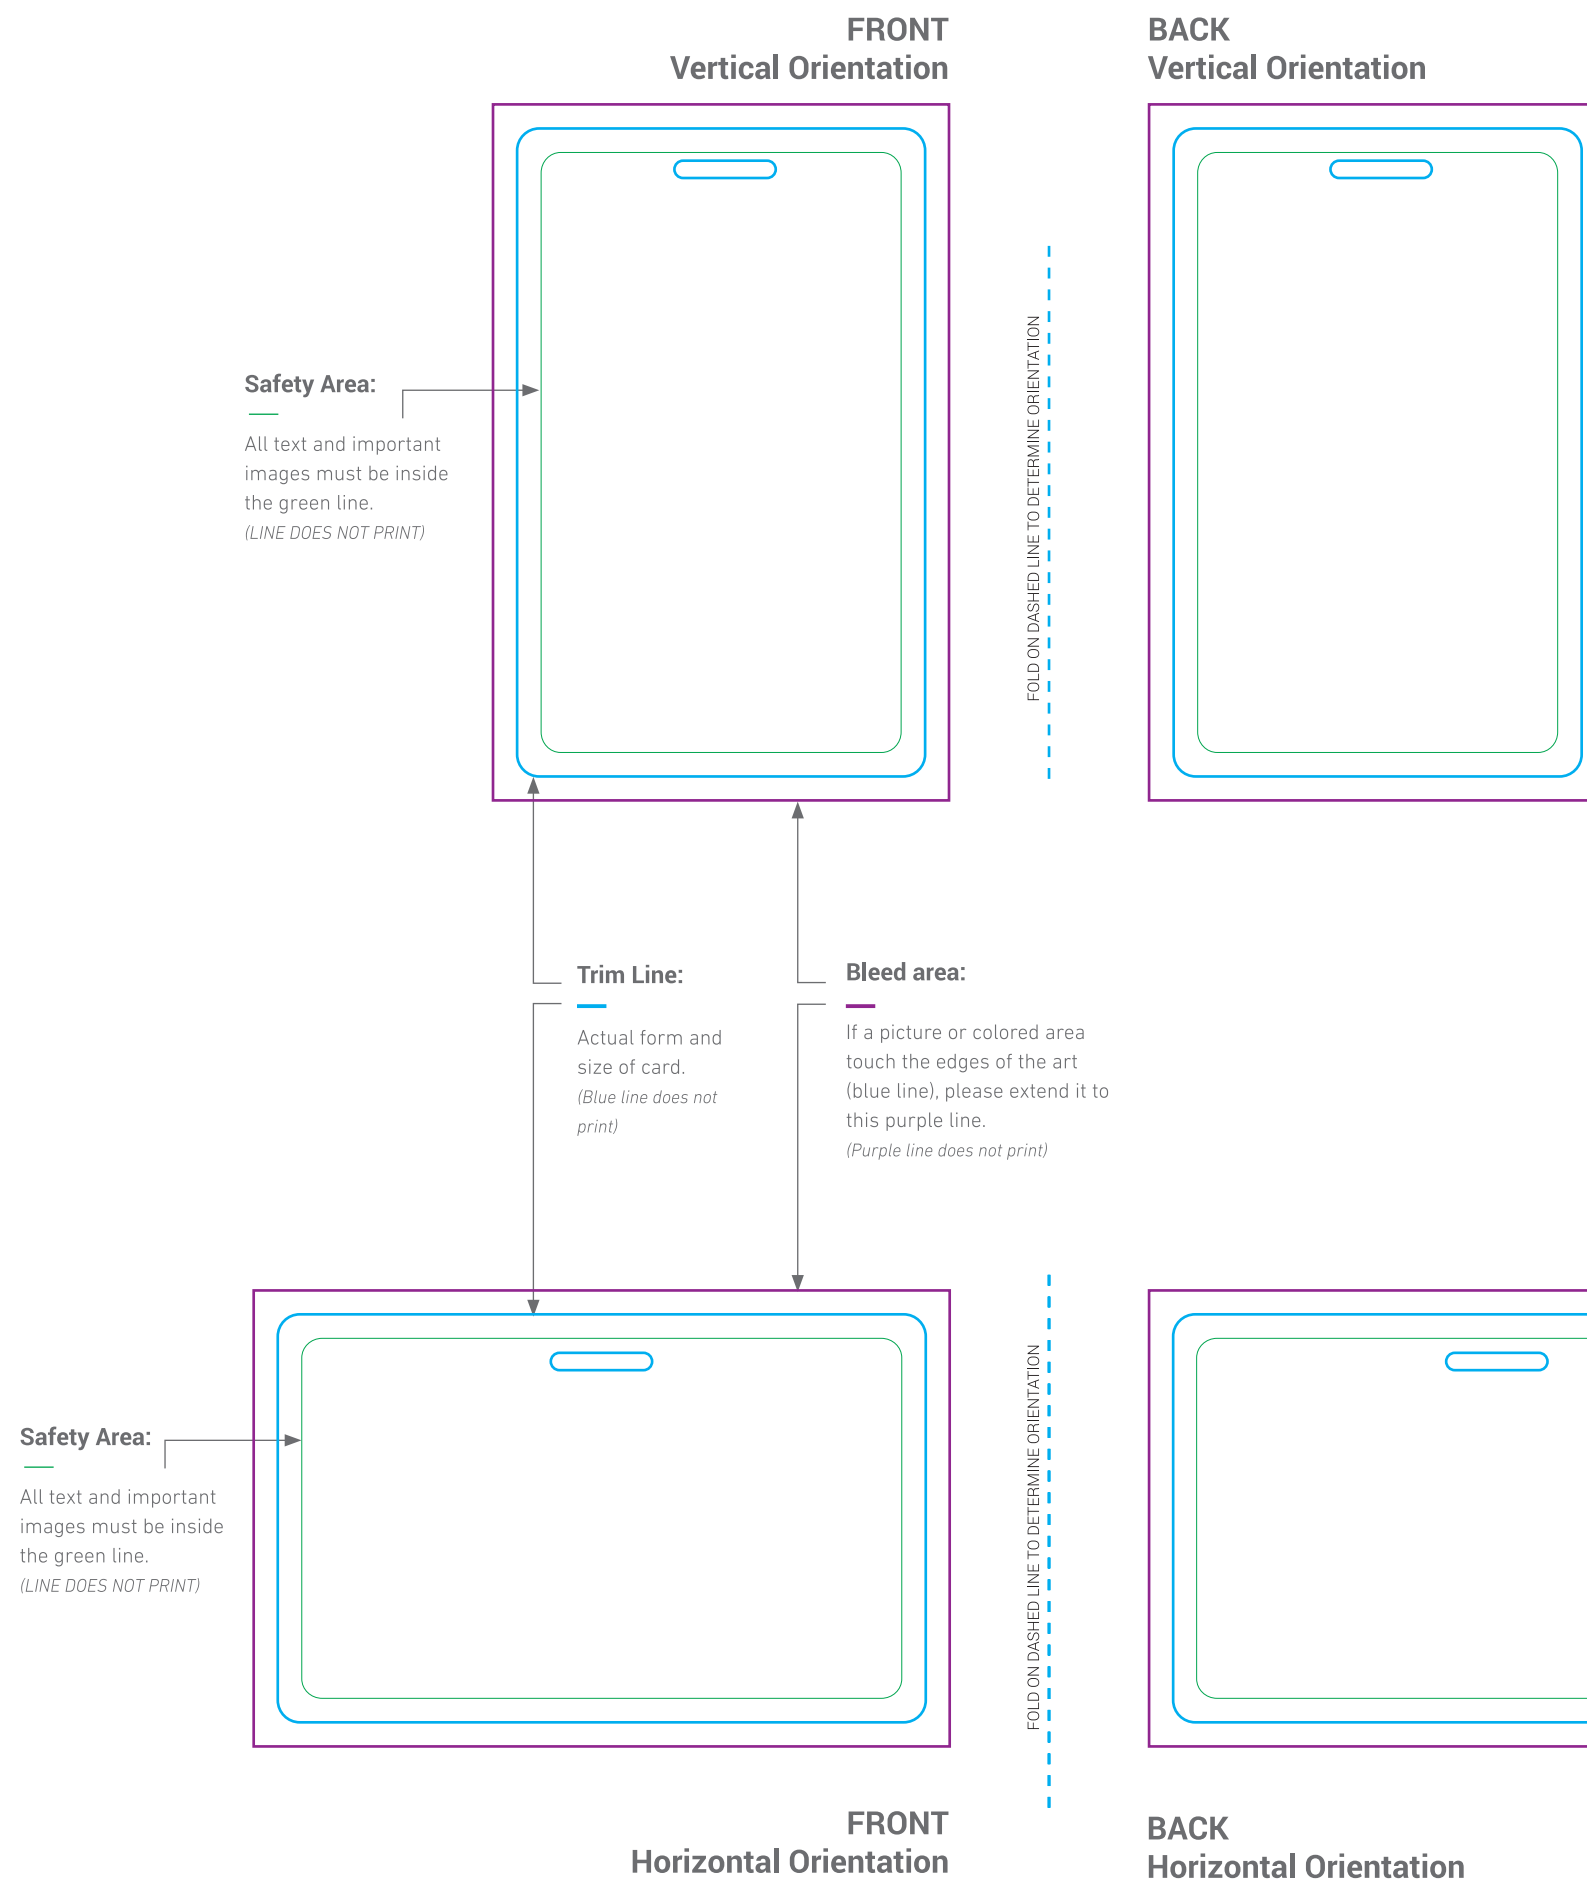

EVID001

(CR80)

3.375" x 2.125"

A Division of Tele-Pak Inc.

IMPORTANT INFORMATION

-  Outline all fonts in Adobe Illustrator or rasterize them in Adobe Photoshop
-  Embed all linked images and files or include them when sending in the artwork
-  Keep artwork in separated layers (this file contains a specific layer for your artwork)