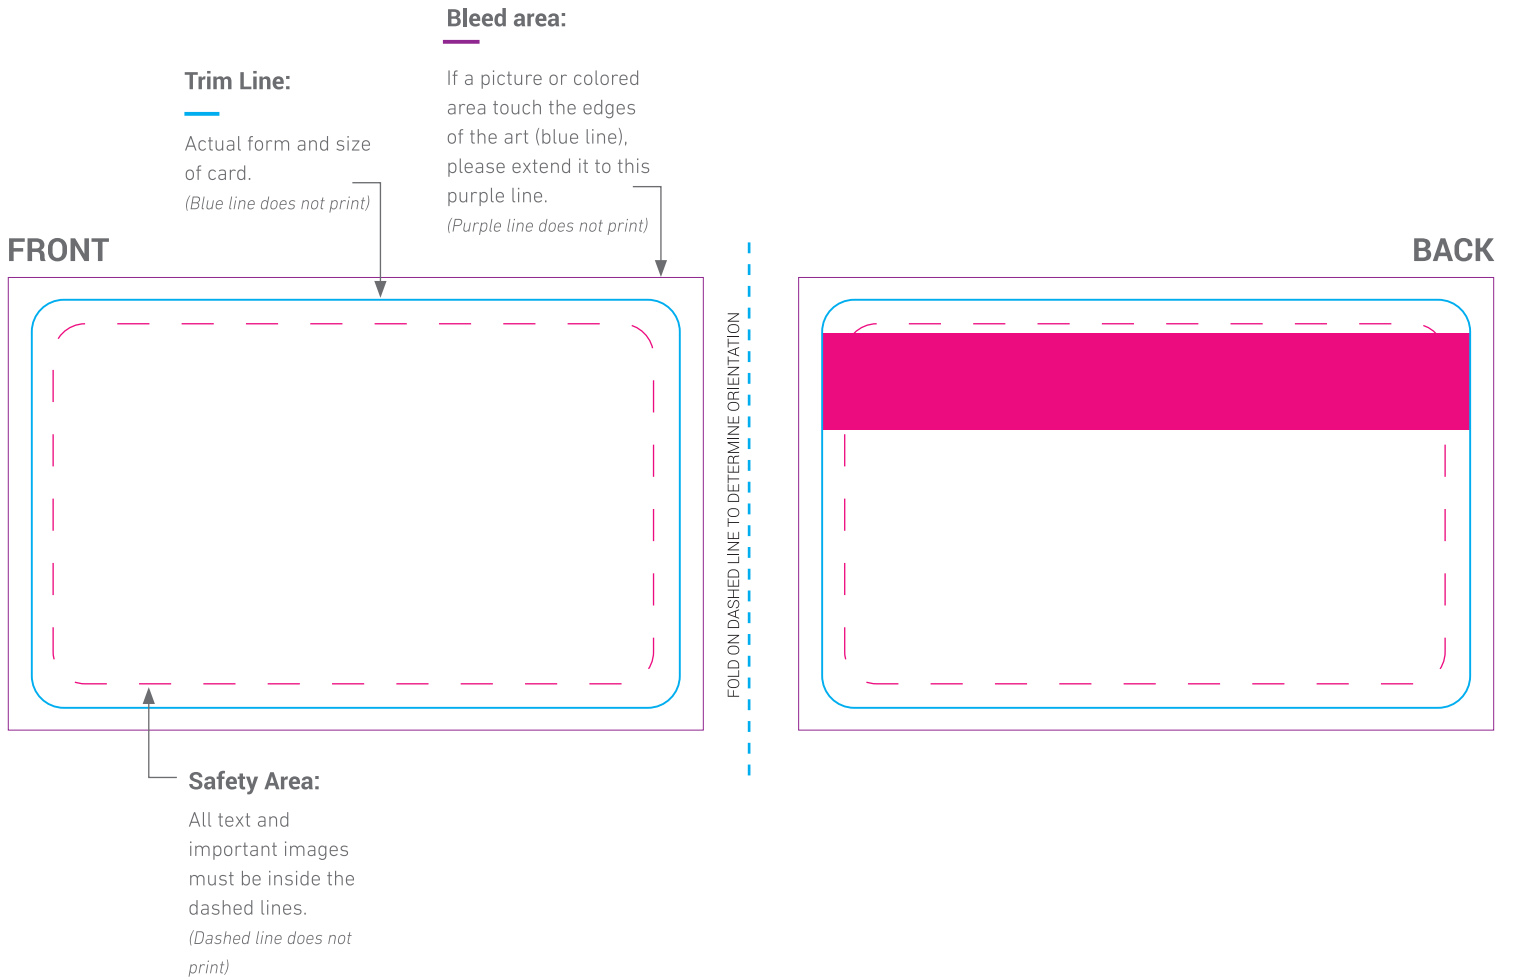

CR80 HOTEL KEY CARD

3.375" x 2.125"

IMPORTANT INFORMATION!

-  Keep artwork on its own layer
-  OUTLINE ALL FONTS
-  EMBED all linked images or include them when sending in artwork

When completed, please upload your art to www.mycardart.com

CR50 HOTEL KEY CARD

3.375" x 1.75"